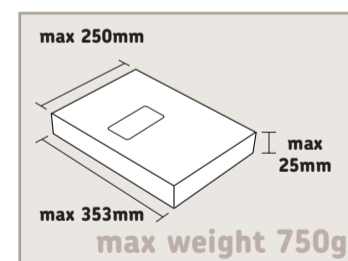

Letter format

C5+ or under. Up to 100g.
Less than 5mm thick.

Large Letter format

B4 or under. Up to 750g.
Less than 25mm thick.

Packet format

More than 353mm long or more than 250mm wide or more than 25mm thick. If one of the dimensions exceeds those mentioned above, or the weight exceeds 750g, the item is classed as a Packet. Max weight depends on service.