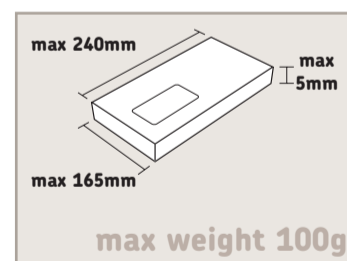

Letter format

C5+ or under. Up to 100g.
Less than 5mm thick.

Large Letter format

B4 or under. Up to 750g.
Less than 25mm thick.

Packet format

More than 353mm long or more than 250mm wide or more than 25mm thick. If one of the dimensions exceeds those mentioned above, or the weight exceeds 750g, the item is classed as a Packet. Max weight depends on service.