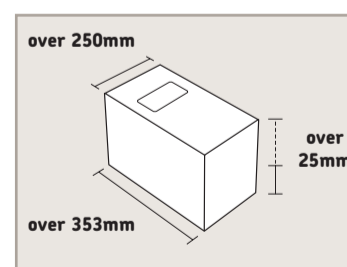

Letter format

C5+ or under. Up to 100g.
Less than 5mm thick.

Large Letter format

B4 or under. Up to 750g.
Less than 25mm thick.

Packet format

More than 353mm long or more than 250mm wide or more than 25mm thick. If one of the dimensions exceeds those mentioned above, or the weight exceeds 750g, the item is classed as a Packet. Max weight depends on service.